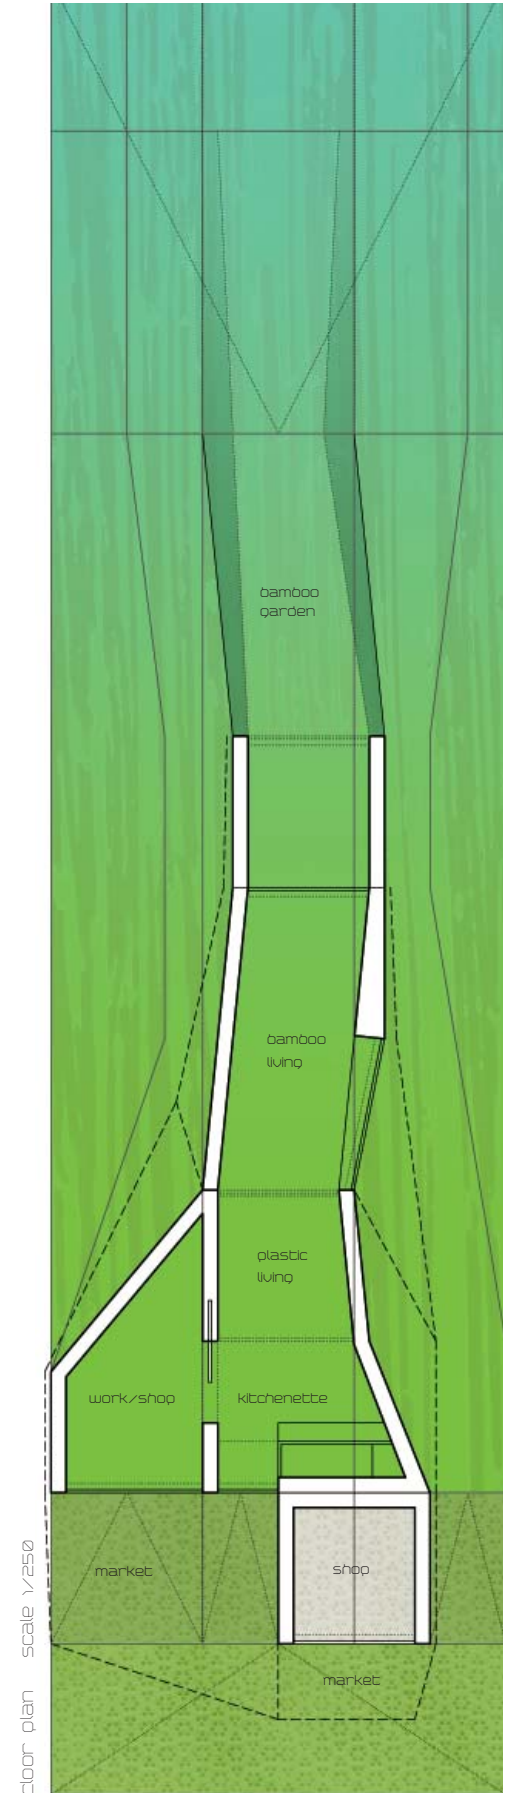

su market

old town center

slum patterns

site longitudinal section scale 1/600

density housing schemes scale 1/600

longitudinal section scale 1/250

floor plan scale 1/250

bdcb78

iaac 2nd advanced architecture contest

the self-fab house