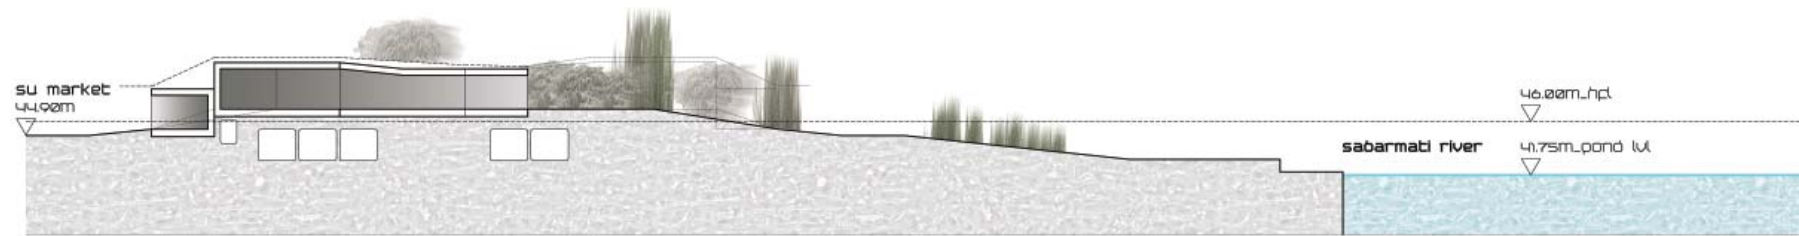

su market

old town center

slum patterns

site longitudinal section scale 1/600

density housing schemes scale 1/600

longitudinal section scale 1/250

floor plan scale 1/250

bdcb78