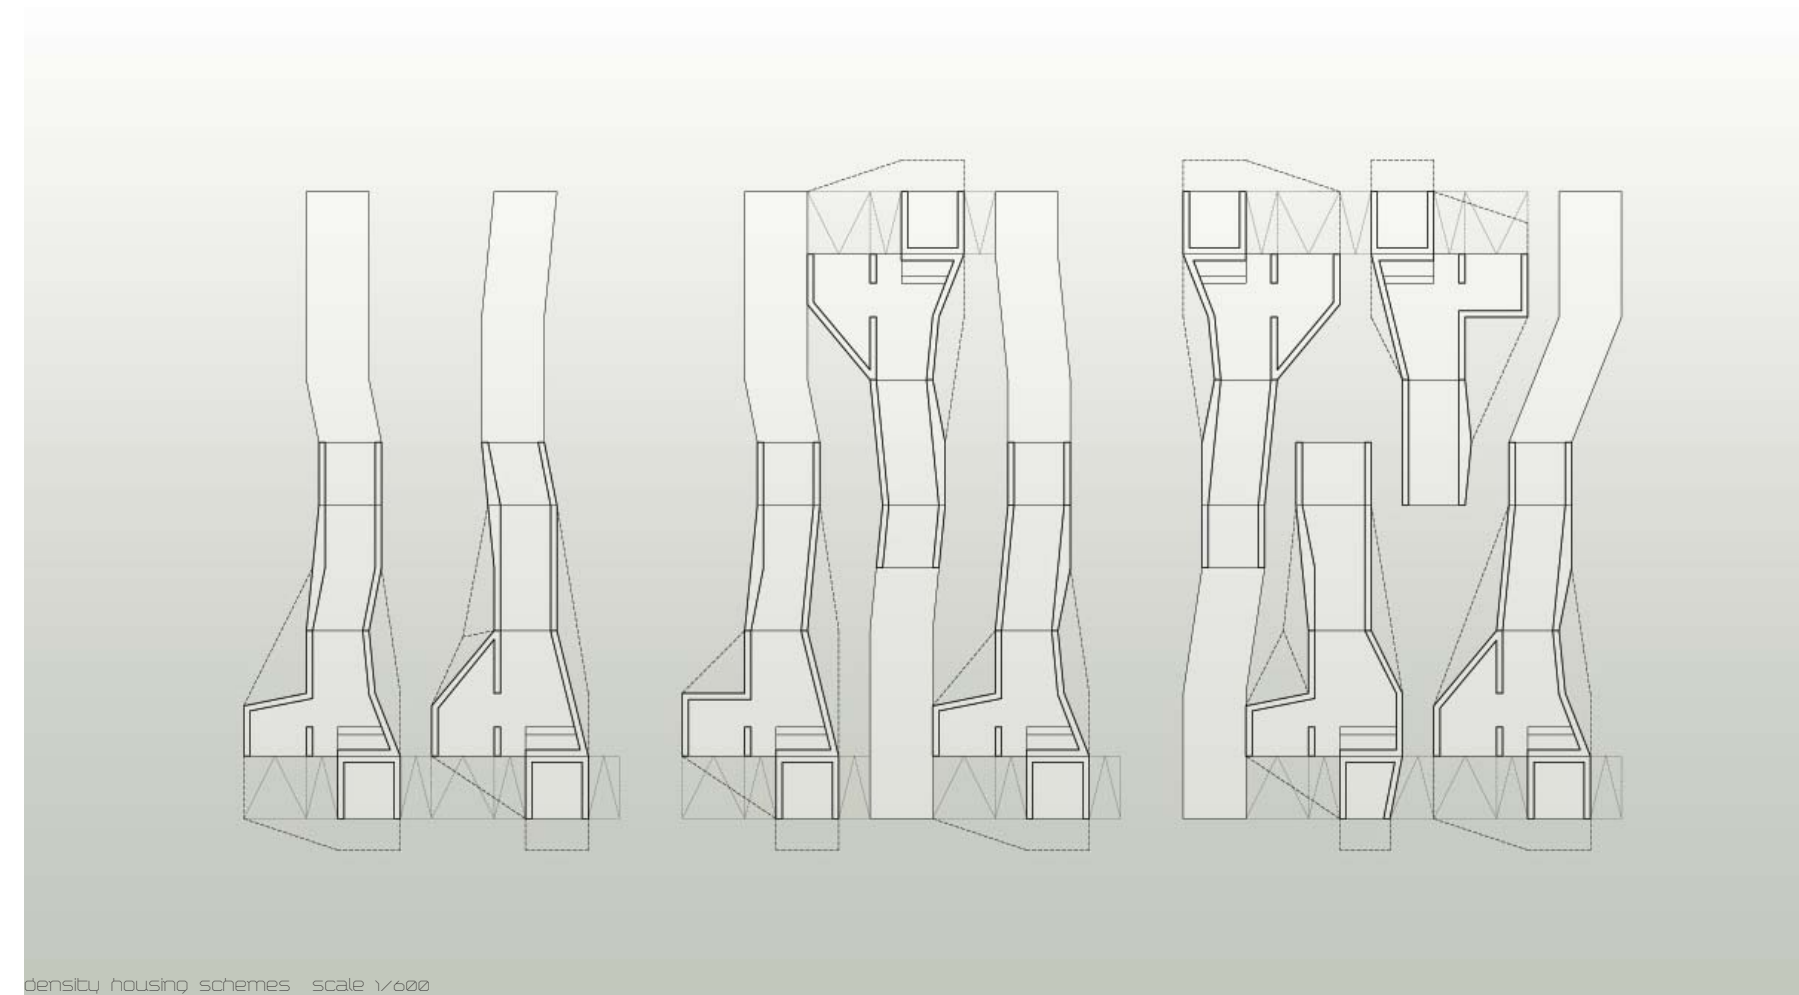

su market

old town center

slum patterns

site longitudinal section scale 1/600

density housing schemes scale 1/600

longitudinal section scale 1/250

floor plan scale 1/250

bdcb78

iaac 2nd advanced architecture contest

the self-fab house